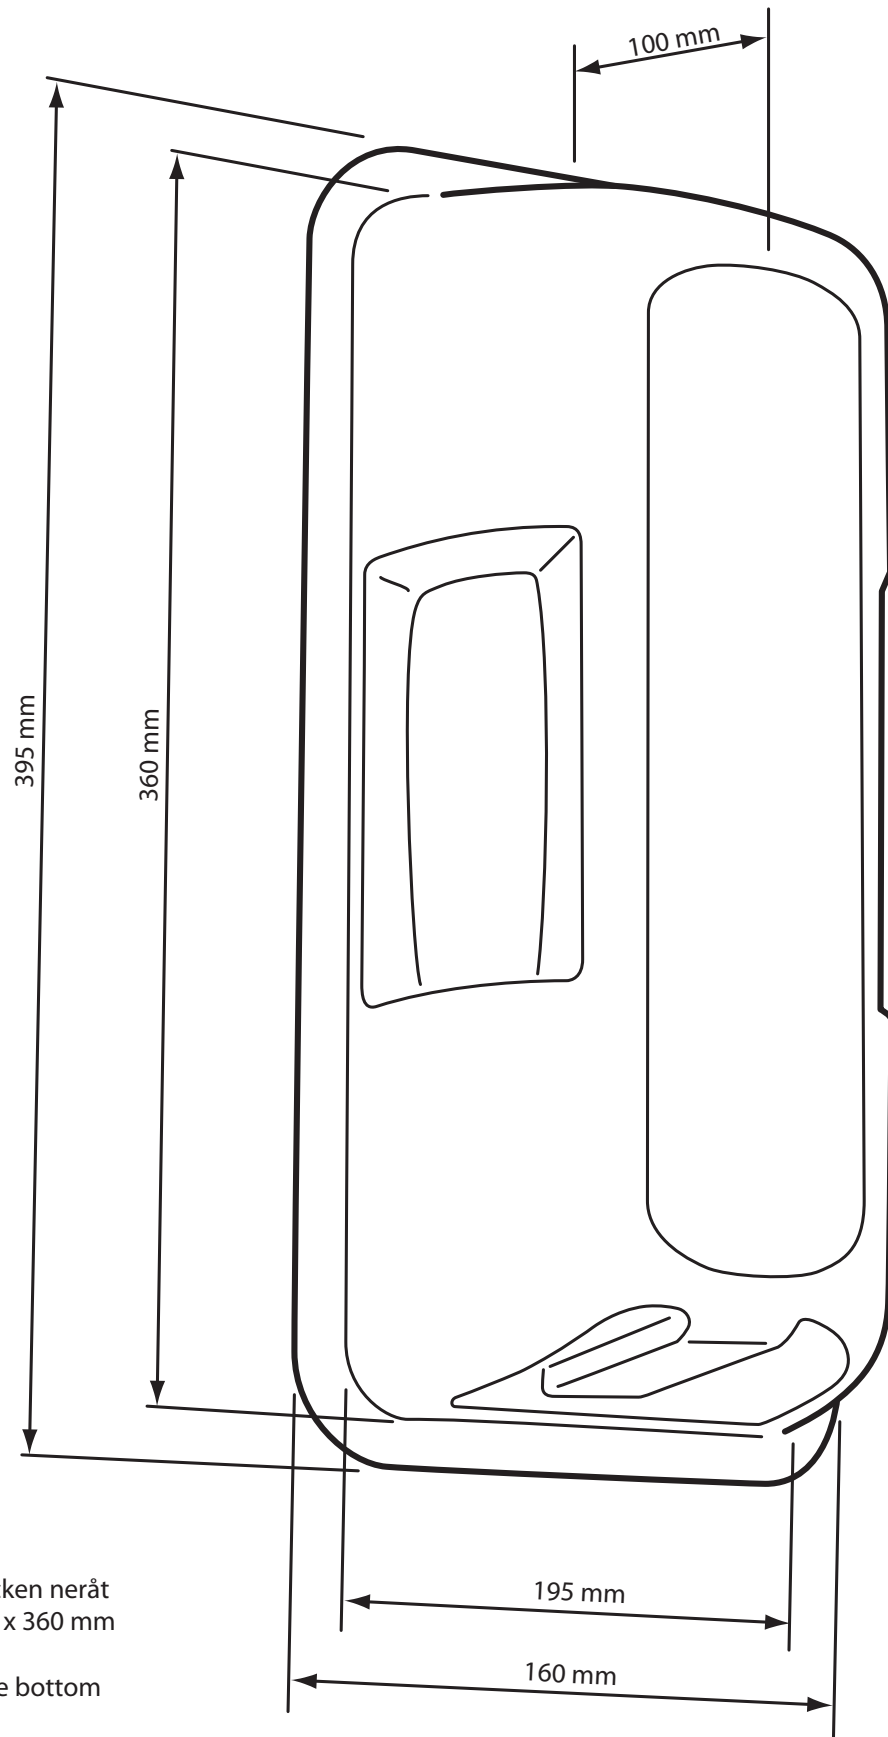

Monteringsanvisning Stuvfack LS100/LS101

Mounting instruction Storage box LS100/LS101

Monteras med stödclacken neråt
Håltagning (b x h) 160 x 360 mm

To be mounted with the bottom
support downwards
Size of hole (w x h) 160 x 360 mm